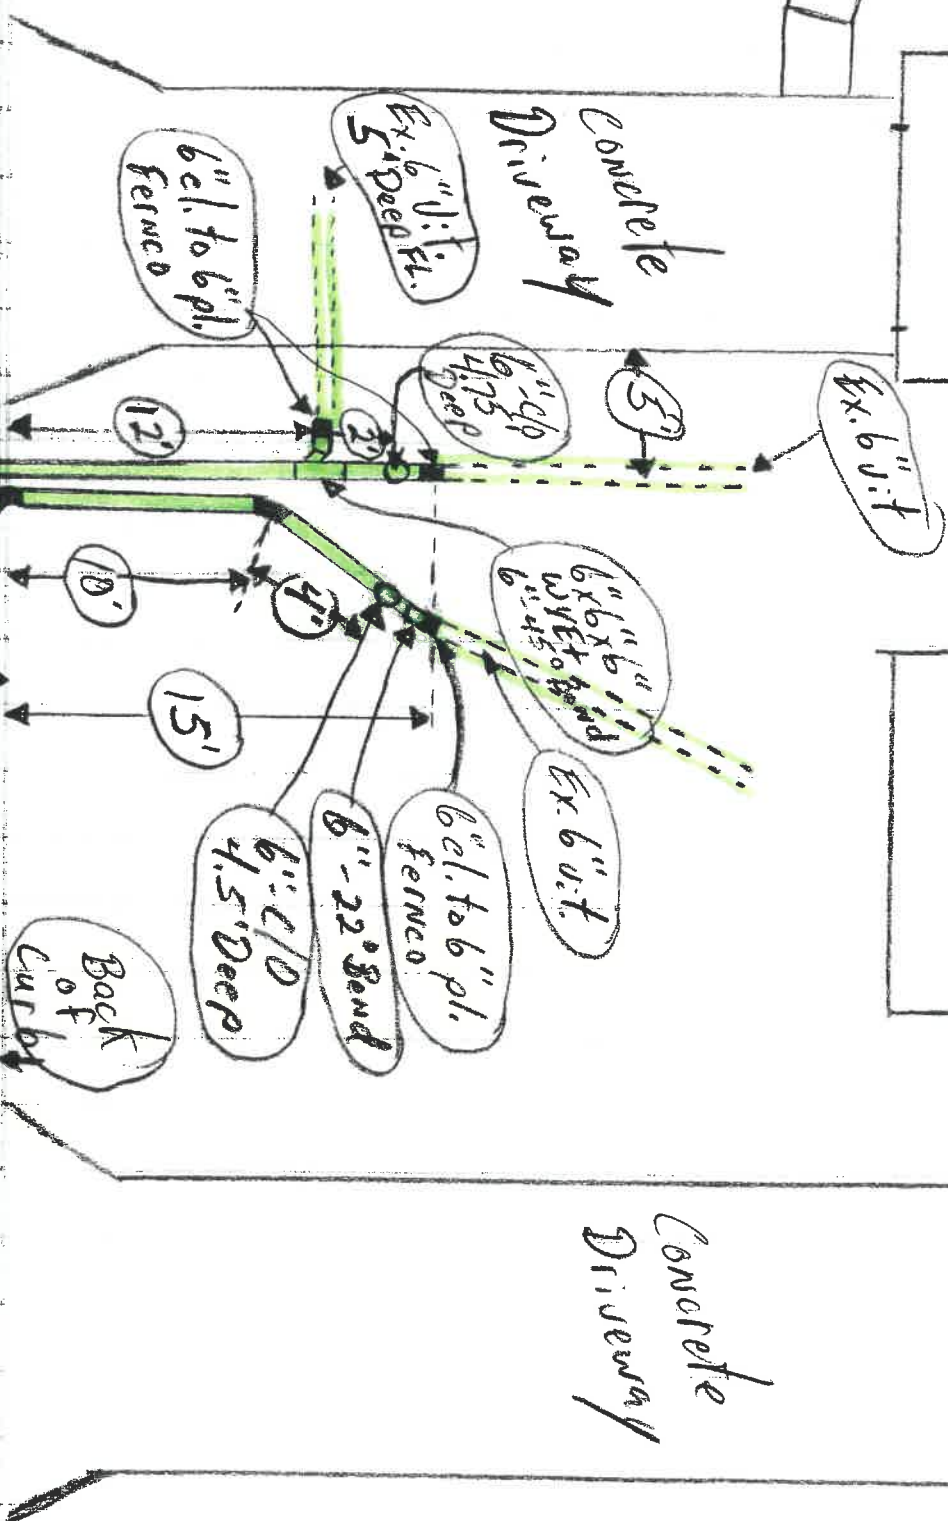

Date Installed : 4-10-07  
 Installed by : Vernon Nagel Constr.  
 Inspected by : Rex Moll

Res # 1312  
 Lagrange St.

Garage

Res # 1310  
 Lagrange St.

Garage

Date Installed : 4-10-07  
 Installed by : Vernon Nagel Constr.  
 Inspected by : Rex Moll

Res # 1312  
 Lagrange St.

Garage

Concrete  
 Driveway

Res # 1310  
 Lagrange St.

Garage

Concrete  
 Driveway

Back of Curbs